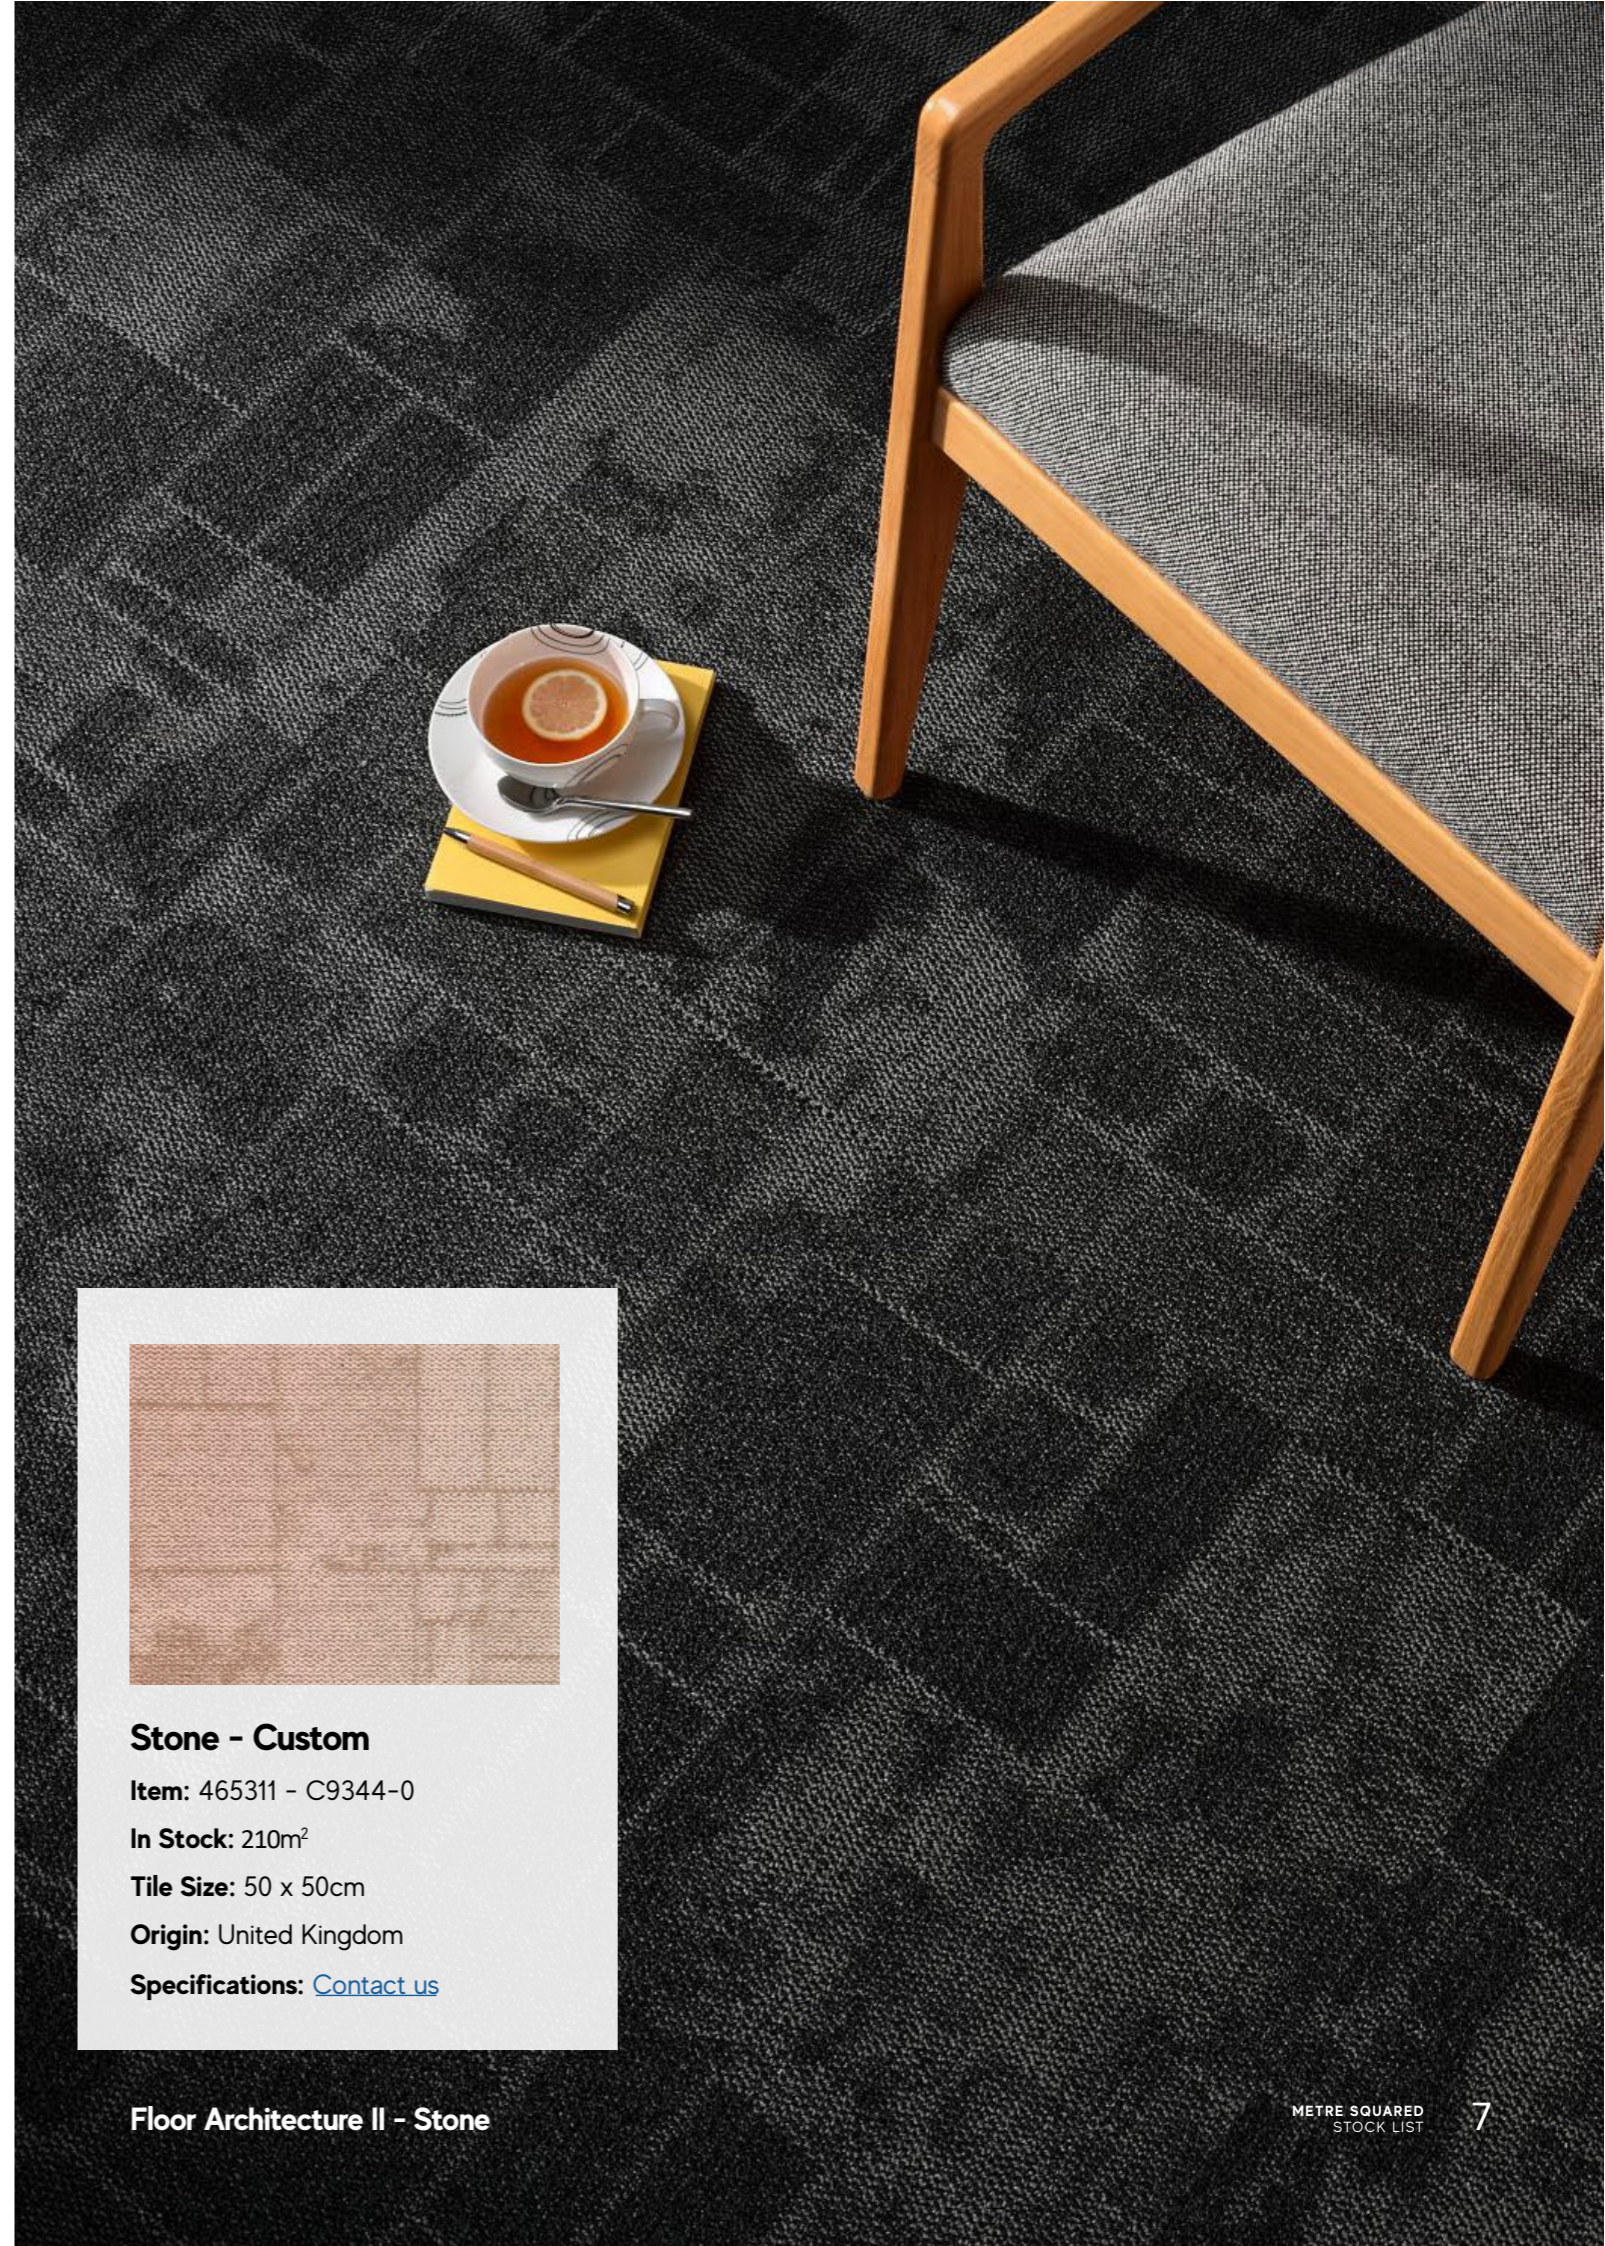

Stone - Custom

Item: 465311 - C9344-0

In Stock: 210m²

Tile Size: 50 x 50cm

Origin: United Kingdom

Specifications: [Contact us](#)