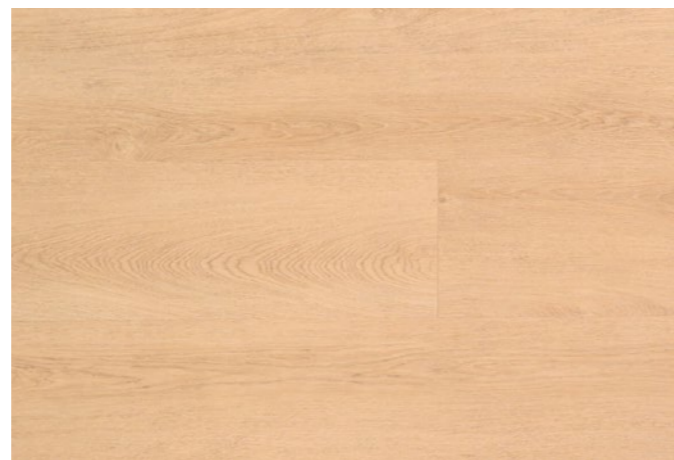

SPC CLICK FLOORING
Oak Collection: Herringbone

White Oak
Item: SN30154-1HRP
In Stock: 60m²
Tile Size: 768 x 128 x 4.5mm
Origin: Asia
Specifications: [Contact us](#)