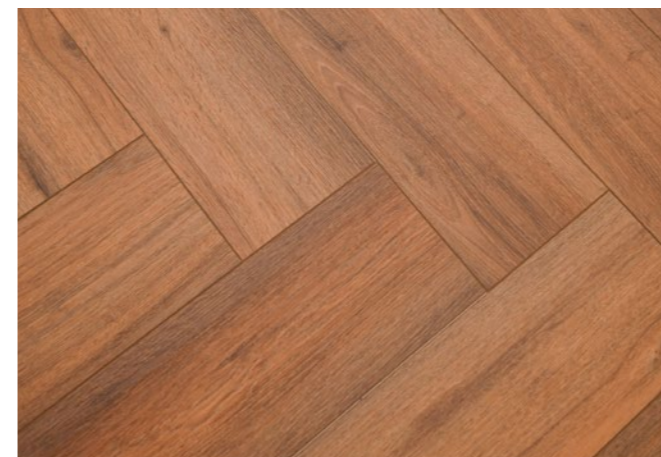

Warm Oak
Item: SN6012HRP
In Stock: 840m²
Tile Size: 768 x 128 x 4.5mm
Origin: Asia
Specifications: [Contact us](#)