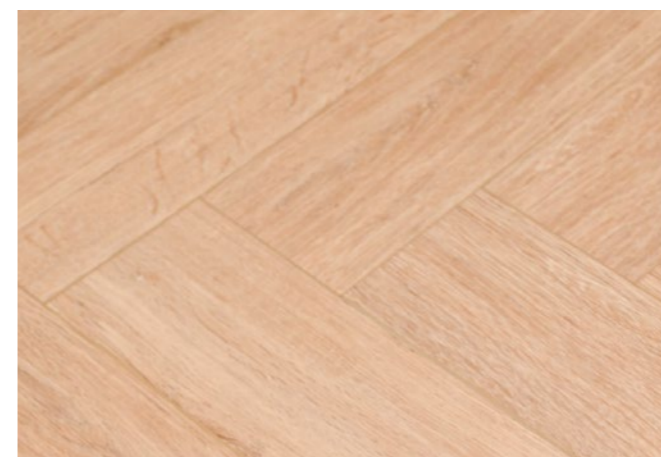

Bleached Oak
Item: SN6005-1HRP
In Stock: 300m²
Tile Size: 768 x 128 x 4.5mm
Origin: Asia
Specifications: [Contact us](#)