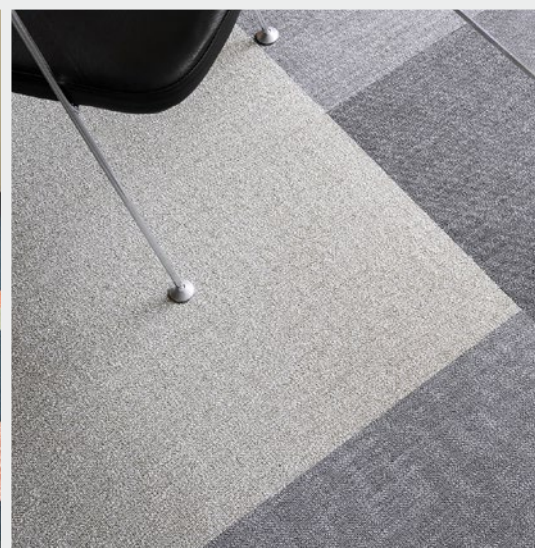

Stock List

TOP INTERNATIONAL FLOORING BRANDS

M²