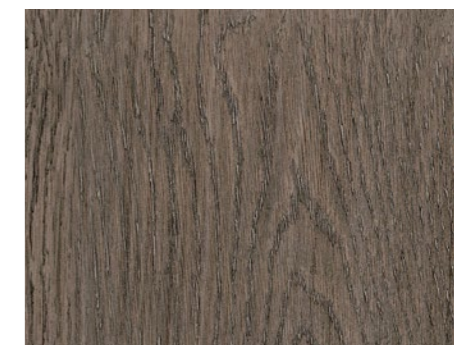

Dutch Oak

Product Code: SF3W2778

In Stock: 476m²

Tiles Size: 184 x 1120mm

Origin: United Kingdom

Specifications: [Go to link](#)