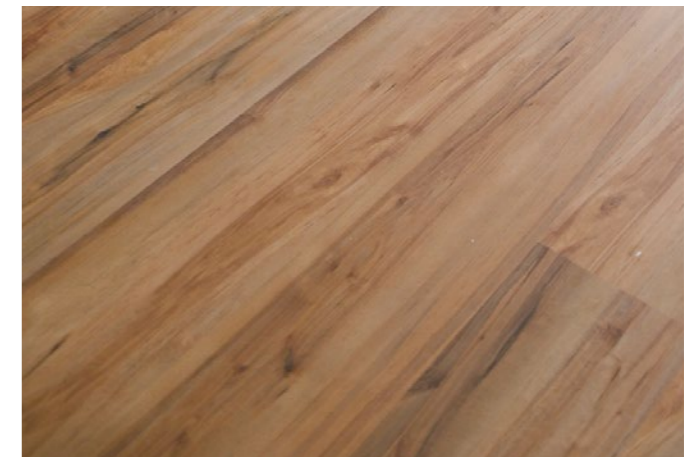

Visit the link to see the range.

www.bolon.com

SPC CLICK FLOORING
Oak Collection: Plank

Classic Oak

Item: SN6016
In Stock: 400m²
Tile Size: 1220 x 184 x 4.5mm
Origin: Asia
Specifications: [Contact us](#)

Rustic Oak