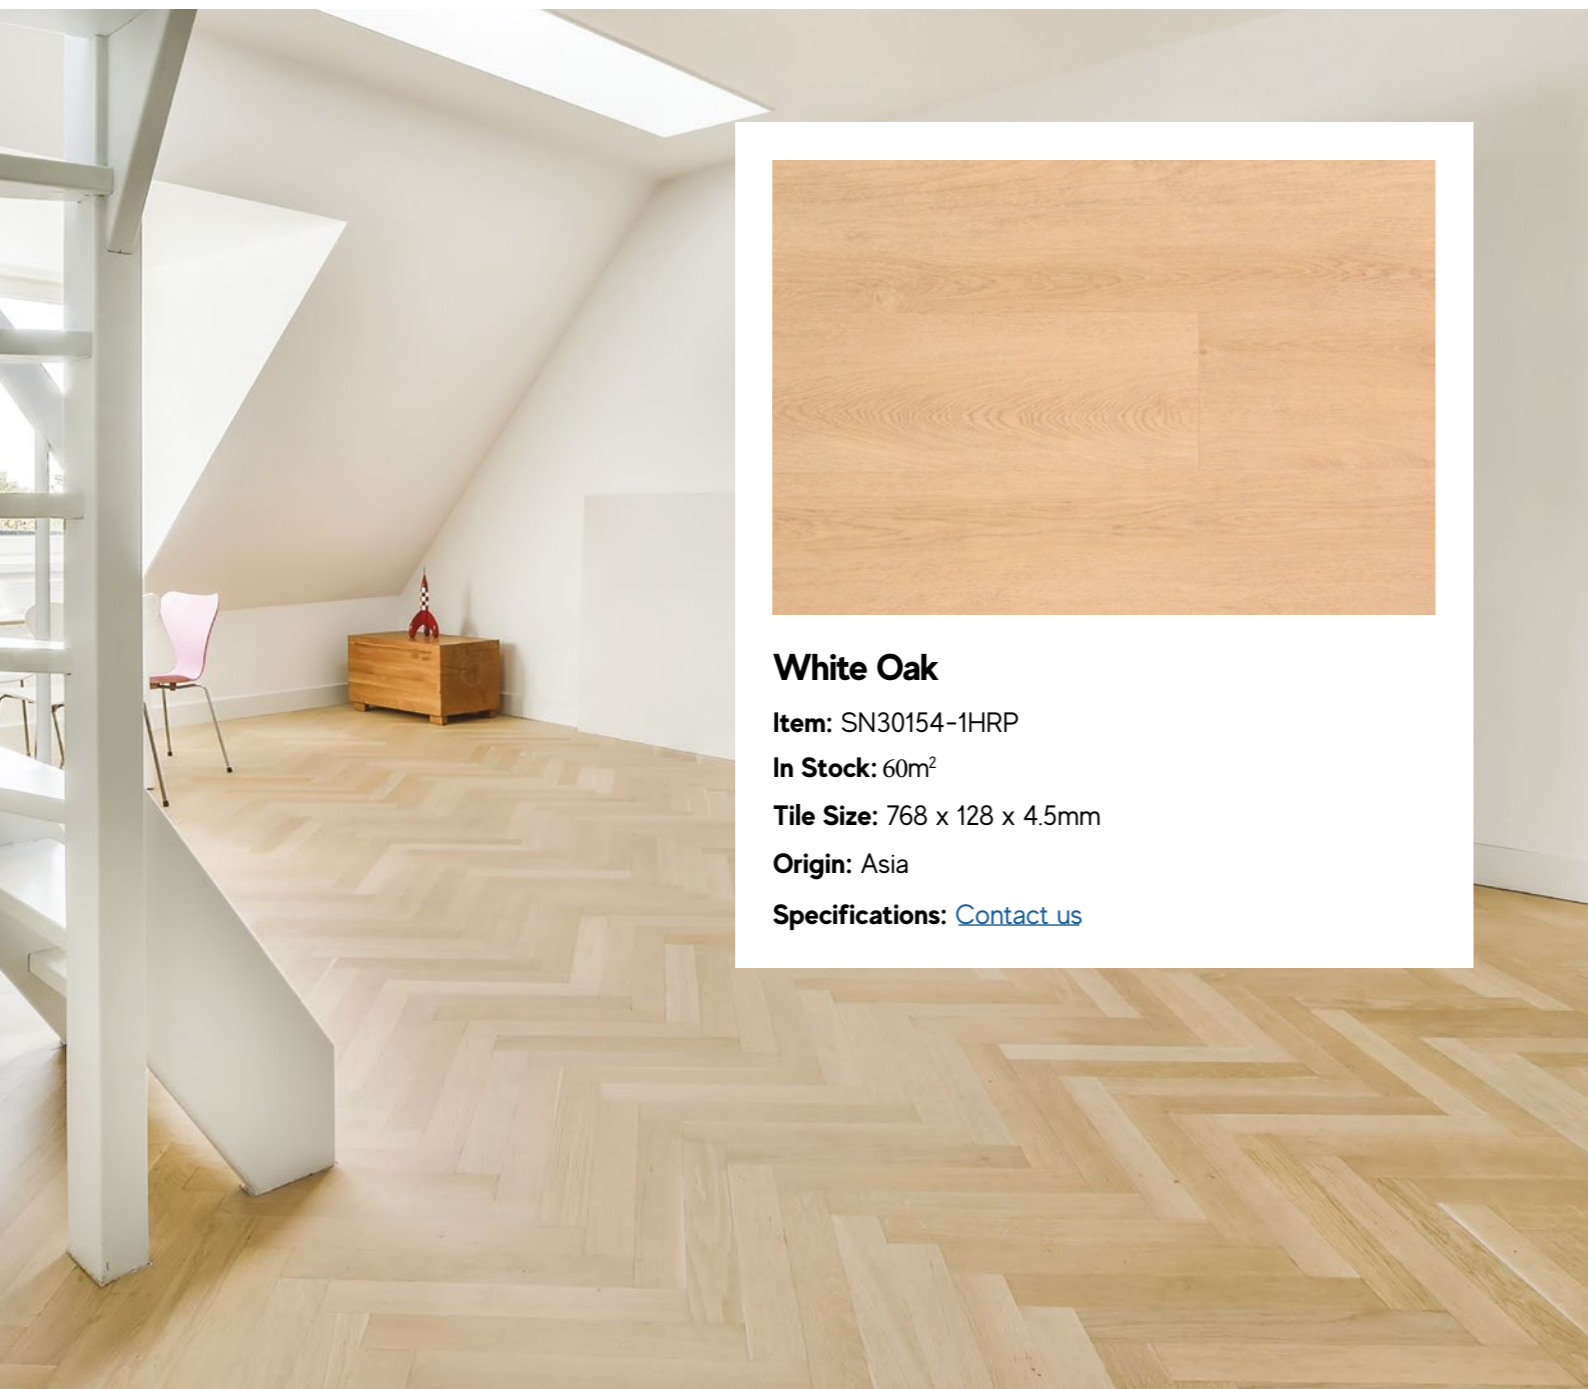

Visit the link to see the range.

www.bolon.com

SPC CLICK FLOORING
Oak Collection: Plank

Classic Oak

Item: SN6016
In Stock: 400m²
Tile Size: 1220 x 184 x 4.5mm
Origin: Asia
Specifications: [Contact us](#)

Rustic Oak

Item: SN6025
In Stock: 700m²
Tile Size: 1220 x 184 x 4.5mm
Origin: Asia
Specifications: [Contact us](#)

Natural Oak

Item: SN3040-4
In Stock: 1690m²
Tile Size: 1220 x 184 x 4.5mm
Origin: Asia
Specifications: [Contact us](#)

White Oak

Item: SN30154-1
In Stock: 1400m²
Tile Size: 1220 x 184 x 4.5mm
Origin: Asia
Specifications: [Contact us](#)

SPC CLICK FLOORING
Oak Collection: Herringbone

White Oak
Item: SN30154-1HRP
In Stock: 60m²
Tile Size: 768 x 128 x 4.5mm
Origin: Asia
Specifications: [Contact us](#)