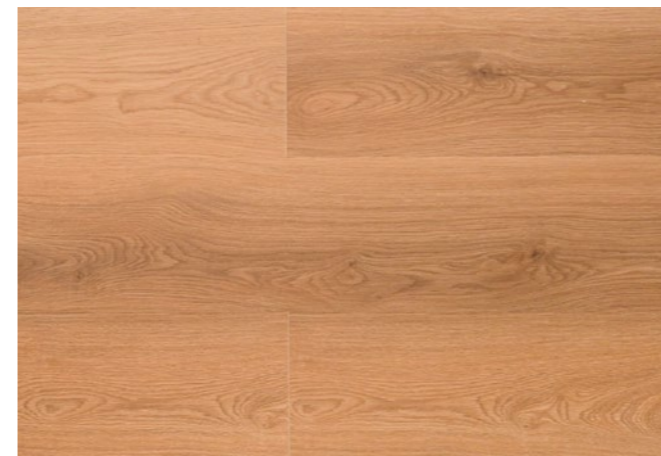

Natural Oak

Item: SN3040-4
In Stock: 1690m²
Tile Size: 1220 x 184 x 4.5mm
Origin: Asia
Specifications: [Contact us](#)