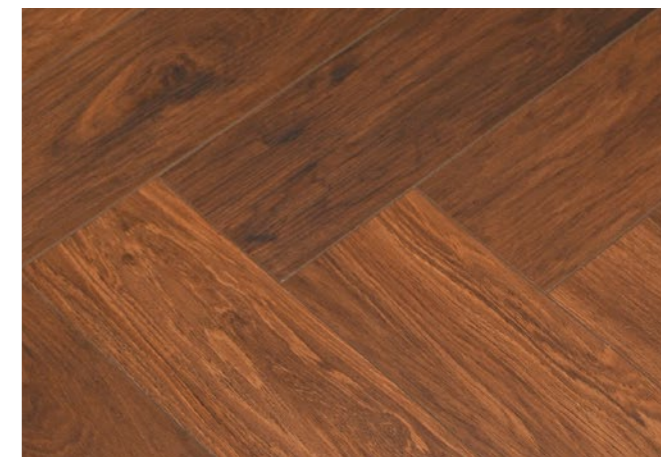

Cherry Oak
Item: SN6010HRP
In Stock: 430m²
Tile Size: 768 x 128 x 4.5mm
Origin: Asia
Specifications: [Contact us](#)